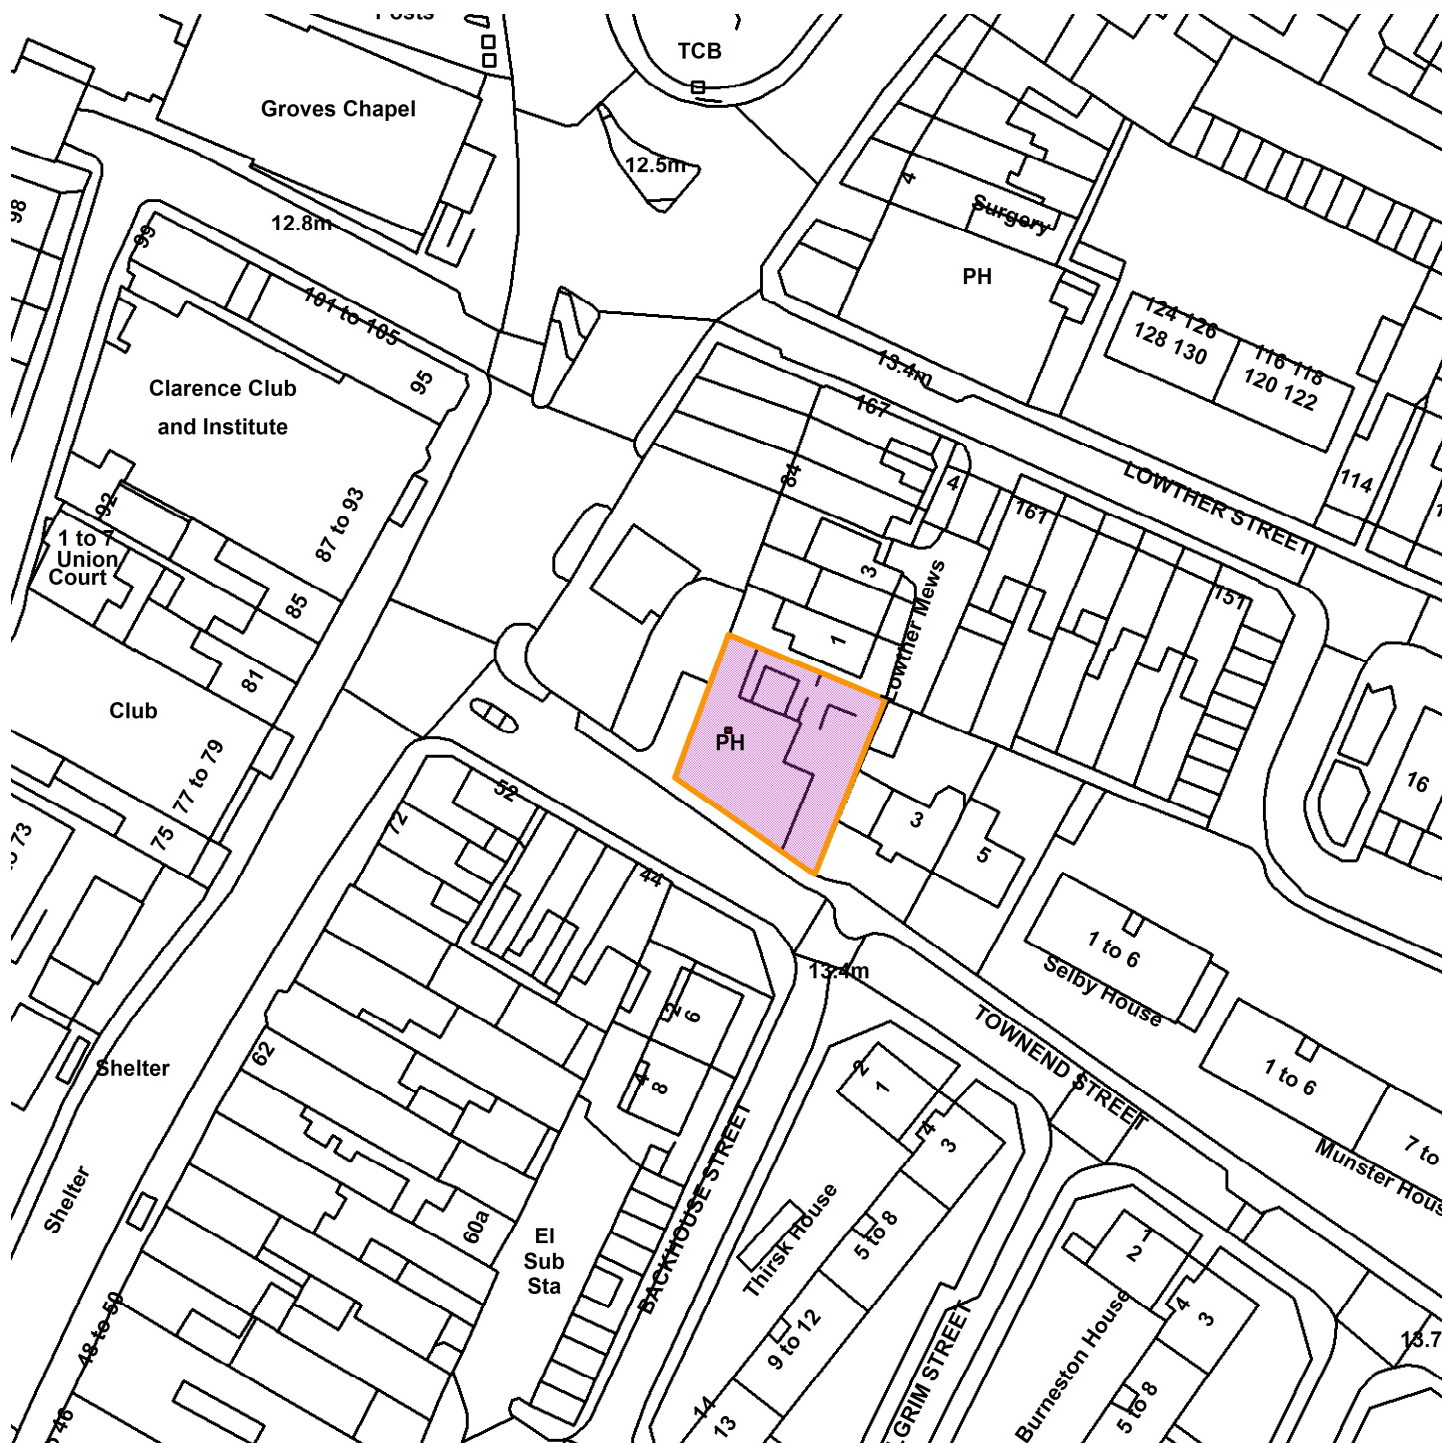

Castle Howard Ox, Townend Street, YO31 7QA

21/00537/FULM

GIS by ESRI (UK)

Scale : 1:824

Reproduced from the Ordnance Survey map with the permission of the Controller of Her Majesty's Stationery Office © Crown Copyright 2000.

Unauthorised reproduction infringes Crown Copyright and may lead to prosecution or civil proceedings.

Produced using ESRI (UK)'s MapExplorer 2.0 - <http://www.esriuk.com>

Organisation	City of York Council
Department	Directorate of Place
Comments	Site Location Plan
Date	01 October 2021
SLA Number	